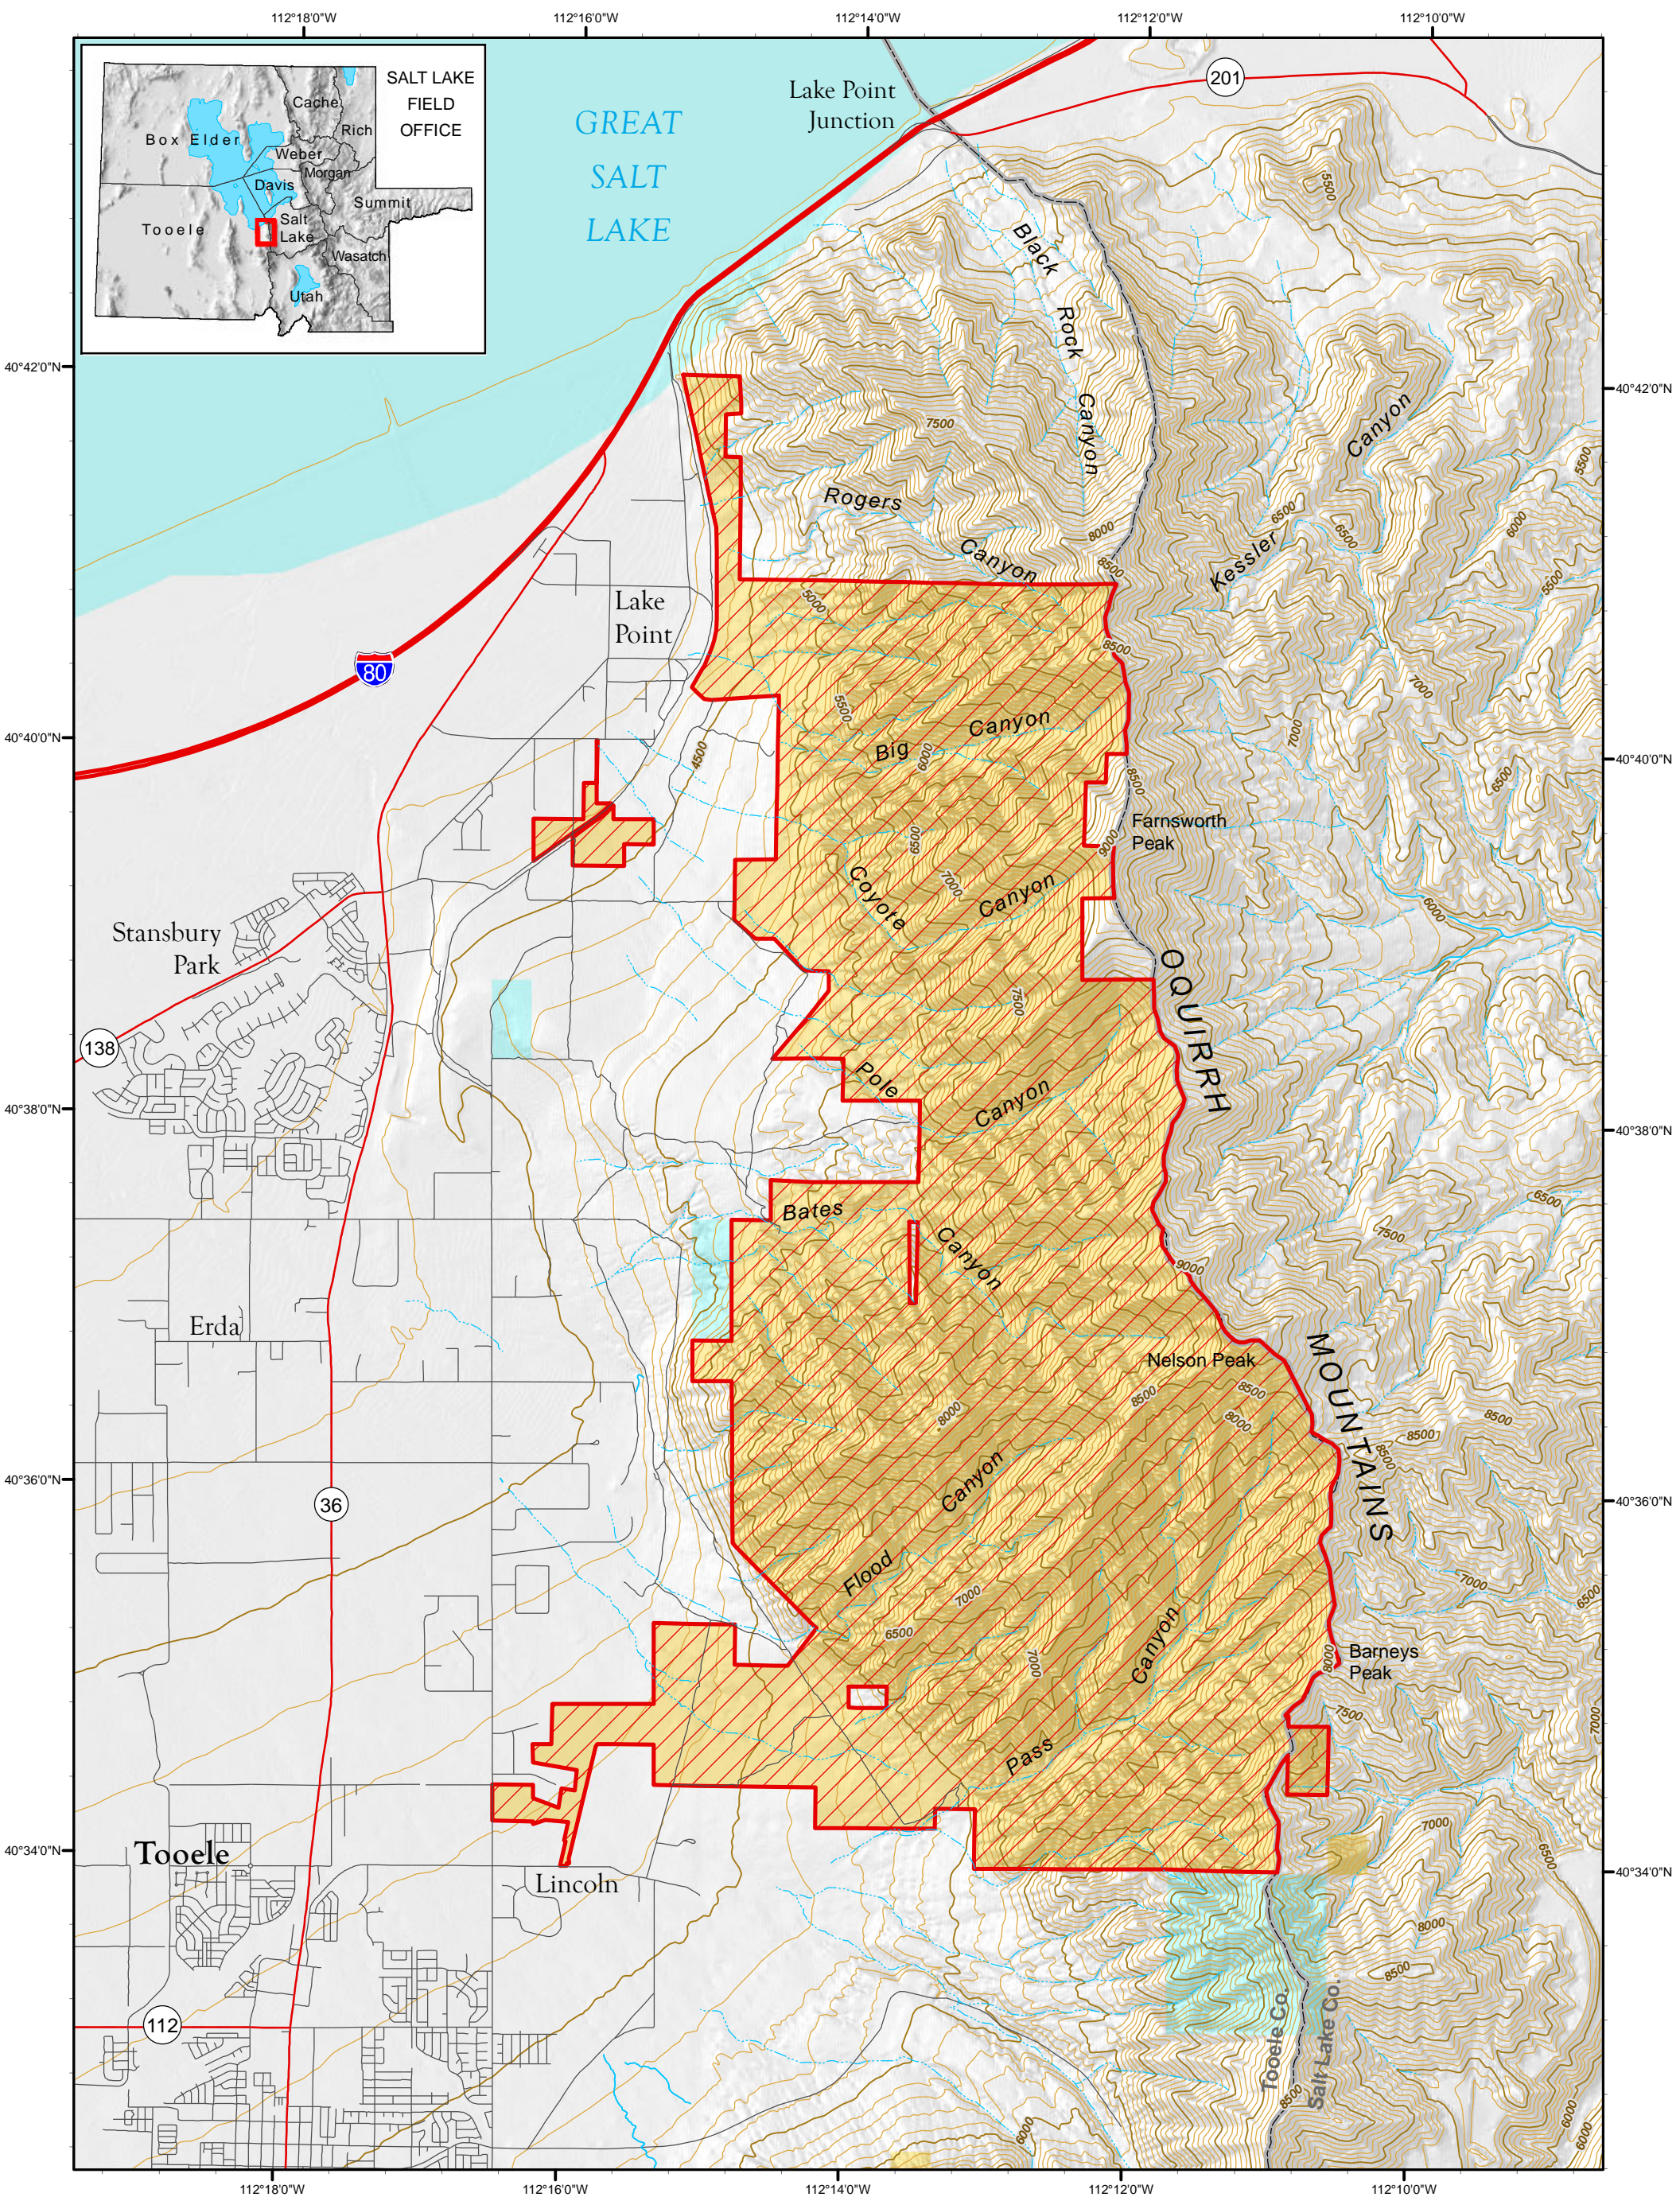

# NORTH OQUIRRH MANAGEMENT AREA SHOOTING CLOSURE

 Target Shooting Closure Area

**Land Status**

 Bureau of Land Management (BLM)

 Private

 State

 Interstate Highway

 State Highway

 Other Road

August 13, 2015

No warranty is made by the Bureau of Land Management as to the accuracy, reliability, or completeness of these data for individual use or aggregate use with other data.